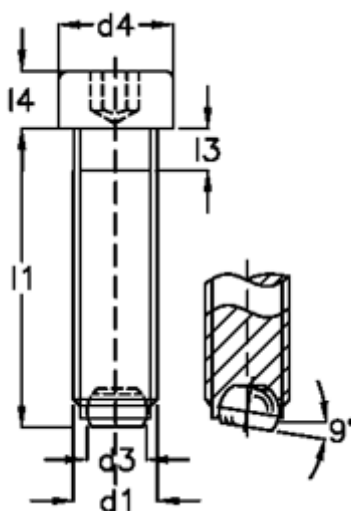

# Data Sheet

Article number: 2092767011B  
Description: E+G Screws with ball  
GN 606-M10-60-VN

## Measures

---

d1	= M10
d2	= 7.0
d3	= 6.0
d4	= 16
Internal hexagon	= 8.0
l1	= 60
l3	= 4.5
l4	= 10